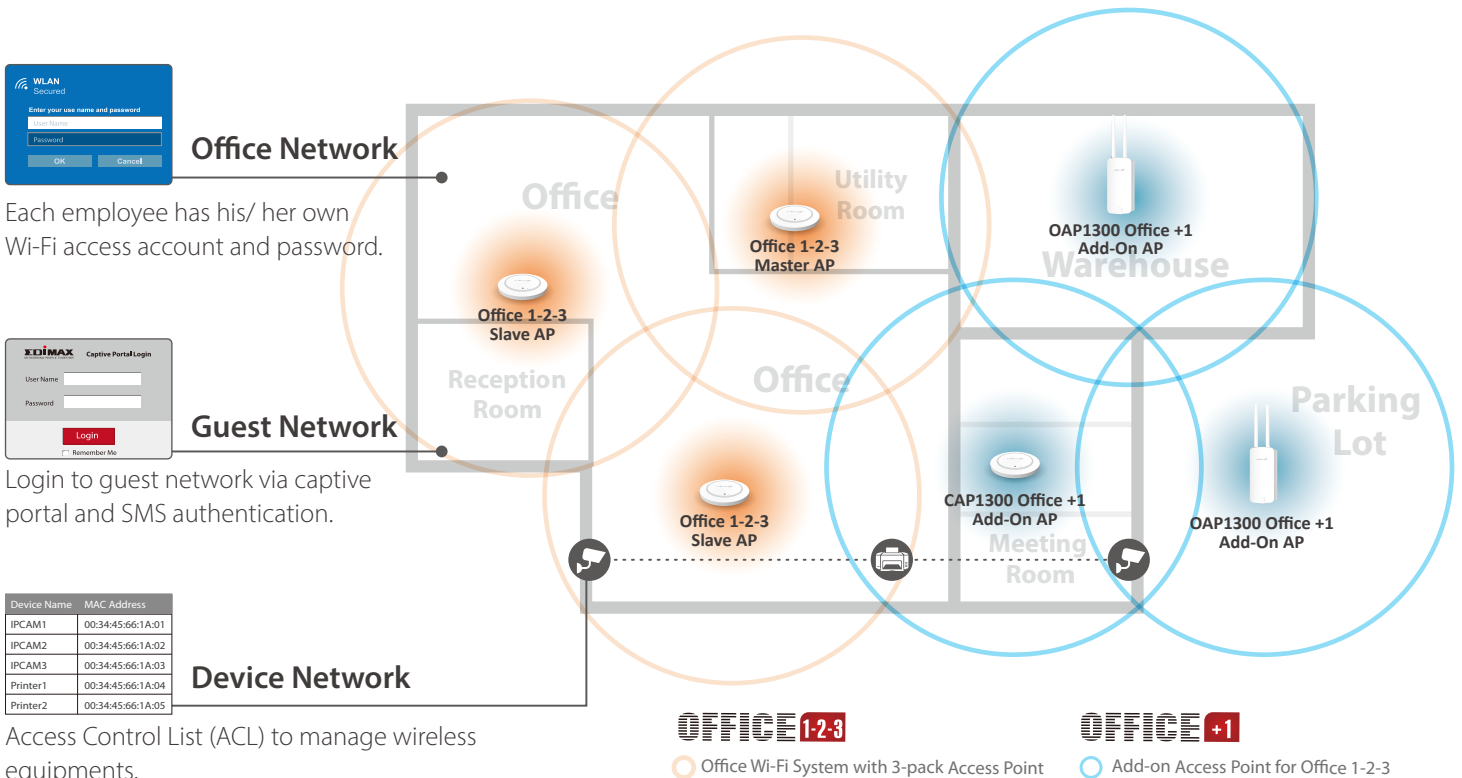

Effortless Installation & Management

Self Management

Three APs are pre-configured and self-managed.

Intuitive UI

Icon-based interface for intuitive and simple configurations.

E-MAP

Shows wireless coverage and status of your APs on E-MAP.

OAP1300 Office +1
 Outdoor Add-on AP

Dedicated Office Wi-Fi System for SMBs

Suitable for a wide range of office such as the working area, meeting room, open space, lobby, warehouse, parking lot and others from indoor to outdoor as well as the home office and large house.

Working Area/
Meeting Room

Lobby/ Open Space

Warehouse/
Outdoor

Home Office/
Large House

Easy Setup!

Get Your Office Wi-Fi Up and Running in Minutes!

- 1**  Connect the Office 1-2-3 / Office +1 APs to the existing network via switch. (APs can be powered on by PoE)
- 2**  Download the IP Finder utility and the system will find the Office 1-2-3 APs automatically.
- 3**  Follow the wizard instructions of web and icon based UI and easily configure the Wi-Fi Networks in a few steps.

Expandable Indoor & Outdoor Wi-Fi System up to 16 APs

Office 1-2-3 Wi-Fi System is expandable with Office +1 APs, up to a total of 16 APs with zero configuration*.
(Indoor: CAP1300 Office +1 or Outdoor: OAP1300 Office +1)