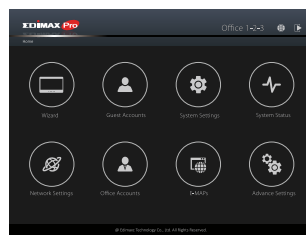

Effortless Installation & Management

Self Management

Three APs are pre-configured and self-managed.

Intuitive UI

Icon-based interface for intuitive and simple configurations.

E-MAP

Shows wireless coverage and status of your APs on E-MAP.