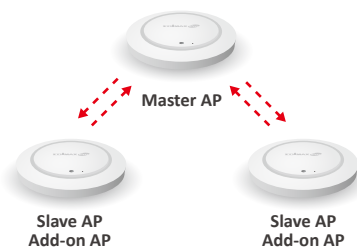

OFFICE 1-2-3
 Office Wi-Fi System

**Smart, Secure, and Self-Managed
 Wi-Fi System for Business and Home
 from Indoor to Outdoor**

AC 1300 Wave 2

- Smart auto discovery of Master, Slave, Add-on APs with Airtime Fairness and Band Steering features.
- Secure and Self-configured Wi-Fi network for Office, Device and Guest with built-in Radius Server up to 256 user accounts.
- Self-Management with Dashboard, NMS monitor, and Zone Plan to optimize your network performance.
- Dedicated office Wi-Fi for high density office up to 100 employees and wide coverage large house.
- License-free intuitive UI, simple yet powerful.
- Expandable Wi-Fi System up to a total of 16 AP's with Office +1 Add-on AP.
- Flexible PoE deployment with IEEE 802.3.at/af support.
- High performance 802.11ac Wave 2 & MU-MIMO support.

Effortless Installation & Management

Self Management

Three APs are pre-configured and self-managed.

Intuitive UI

Icon-based interface for intuitive and simple configurations.

E-MAP

Shows wireless coverage and status of your APs on E-MAP.