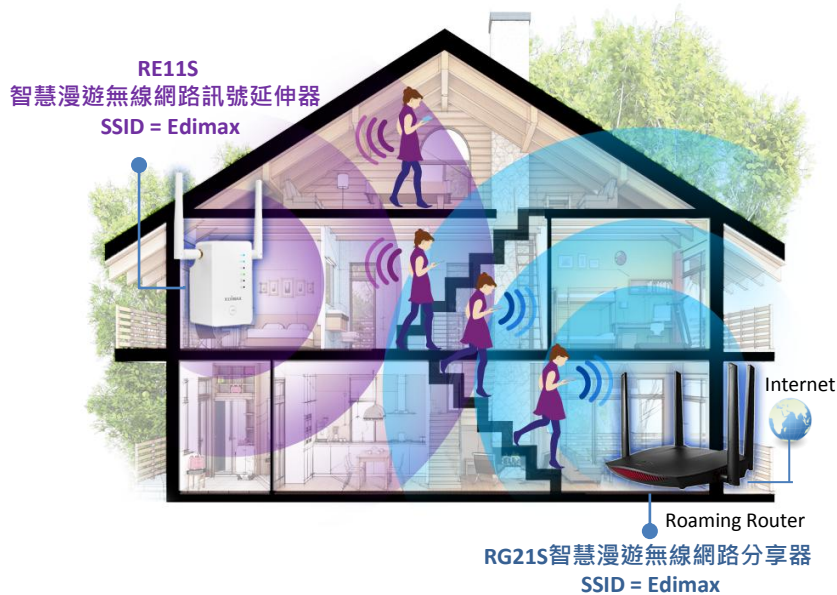

AC1200 智慧漫遊無線網路訊號延伸器

產品技術規格

無線頻段	無線標準及傳輸速度	硬體
2.4GHz 5GHz	- IEEE 802.11ac (up to 867Mbps) - IEEE 802.11n (up to 300Mbps) - IEEE 802.11a (up to 54Mbps) - IEEE 802.11g (up to 54Mbps) - IEEE 802.11b (up to 11Mbps)	1 x 10/100/1000Mbps Ethernet LAN port 1 x Slide switch 1 x WPS button 2 x External detachable antennas - LEDs: 5GHz, 2.4GHz, power, WPS, LAN 1 x AC plug (US)
管理	安全	系統需求
16-language user interface - Upgradable firmware	64/128-bit WEP, WPA-PSK and WPA2-PSK encryption 802.1x authentication, User access control (in access point mode) - WPS (Wi-Fi Protected Setup)	- Existing wireless home network (2.4GHz/5GHz) for Wi-Fi extender/Wi-Fi bridge mode, or Cable/xDSL modem router for access point mode - Mobile device or computer with IEEE802.11ac/a/b/g/n Wi-Fi capability and web browser for software configuration (Internet Explorer, Google Chrome, Firefox, Opera or Safari latest version)
安裝方式	天線	電源規格
- Multi-language iQ Setup (browser interface) - Hardware WPS button	2 x External detachable antennas	Built-in AC100-240V, 0.16A 50-60Hz power module
濕度	溫度	包裝內容物
10-90% (Non-condensing)	0-40°C (32-104°F)	- RE11S Wi-Fi range extender - Ethernet cable - Quick installation guide - CD with multi-language QIG and user manual - Access key card
尺寸	重量	安規認證
59(W) x 91(H) x 40(D) mm (power plug & antennas are excluded)	130g	FCC, CE, NCC, BSMI

應用

硬體介面