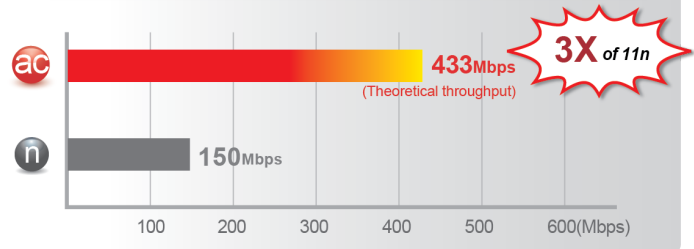

EW-7811DAC

AC600 Wi-Fi Dual-Band Directional High Gain USB Adapter

The next generation 802.11ac wireless standard is set to revolutionize Wi-Fi. Super-speed 802.11ac dual-band routers are already available but wireless devices are still stuck with 802.11n technology. Upgrade your wireless device to dual-band 802.11ac with the USB 2.0 connectivity for blistering Wi-Fi speeds on the interference free 5GHz frequency band. The EW-7811DAC is with a directional high gain, high-performance, and dual band antenna. This antenna can greatly increase the effective wireless operation range of 802.11ac/a/b/g/n wireless devices.

Next Generation Wi-Fi Standard

The Edimax EW-7811DAC is the next generation of Wi-Fi adapter, compatible with the draft 802.11ac standard and delivering speeds of up to 433Mbps at 5GHz - almost three times as fast as 802.11n. Upgrade PC's and notebooks to super high speed 802.11ac Wi-Fi and enjoy streaming video and data.

Maximum Speed: Next Generation 802.11ac vs. 802.11n

Dual-Band Connectivity

Enjoy better performance and greater flexibility for your Wi-Fi devices, using dual-band connectivity. The EW-7811DAC provides connectivity for the 2.4GHz band at speeds of 150Mbps or 5GHz band at speeds of 433Mbps. You can surf the internet and check your email on the 2.4GHz band, or select the 5GHz band for online gaming and video streaming.

5GHz (Up to 433Mbps)
Interference-free
HD video and gaming

ac n a

Online Gaming

HD Video Streaming

VoIP Calling

Selectable Dual-Band

Web Browsing

Online Chat