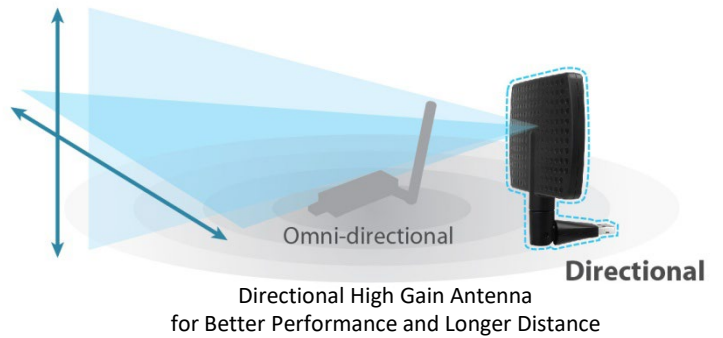

Email and Downloading

2.4GHz (Up to 150Mbps)
More supported devices
Basic Internet applications

n g b

AC600 Wi-Fi Dual-Band Directional High Gain USB Adapter

EW-7811DAC

4.2dBi/7.1dBi Directional High Gain Antenna

The EW-7811DAC Directional High Gain Antenna, 4.2dBi (2.4GHz) and 7.1dBi(5GHz), provides high performance and long distance connections for your wireless network.

USB Cradle for Enhanced Wireless Signal

The EW-7811DAC comes with a free USB cradle which features a 180-degree adjustable antenna for an improved wireless signal, and a 1.2-meter USB cable for flexible placement. Fine-tune the antenna position for peak performance at no extra cost.